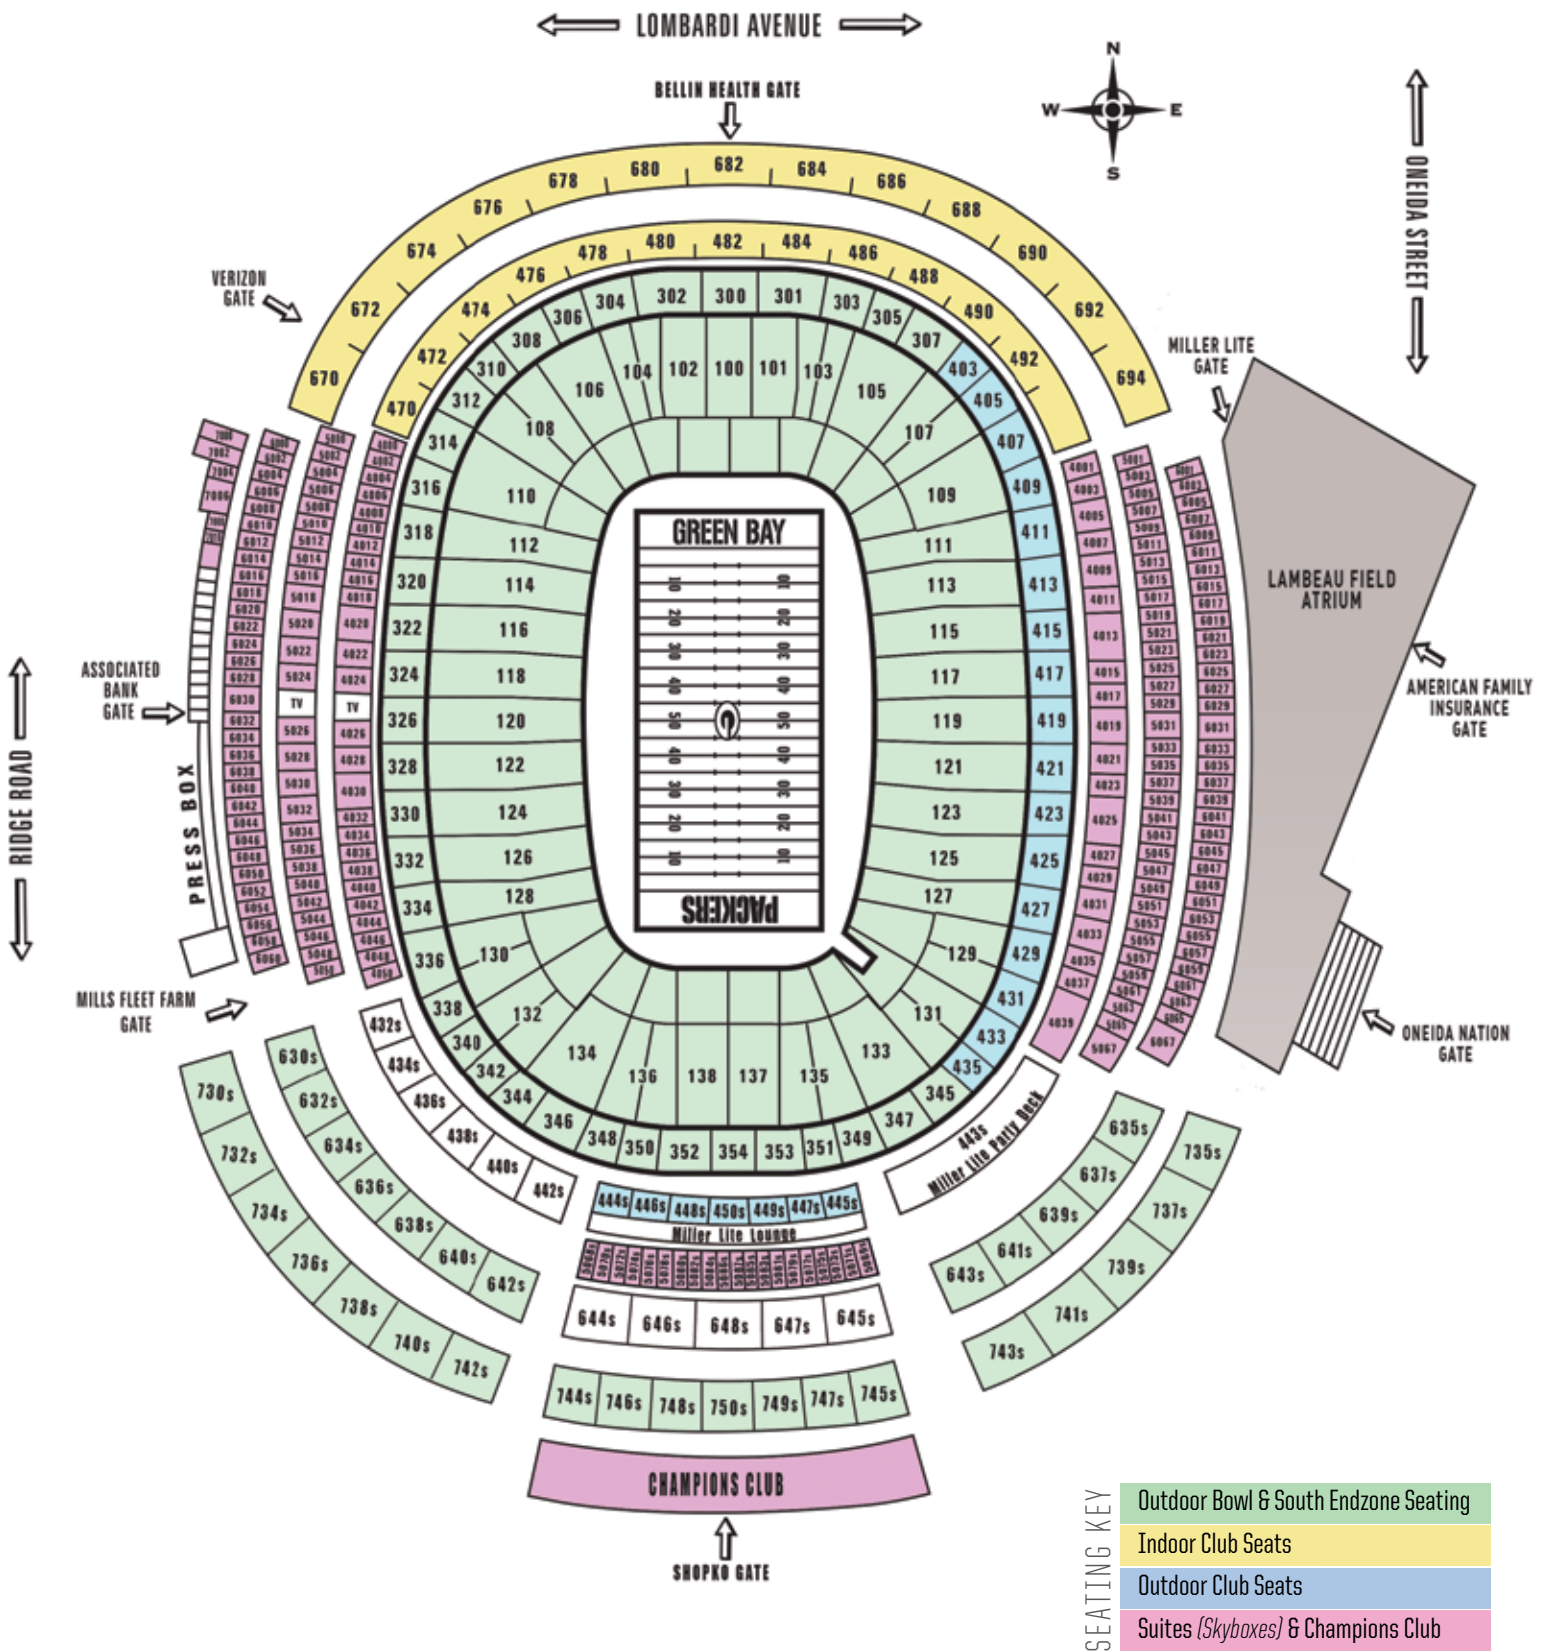

LAMBEAU FIELD SEATING CHART

CARRY-IN BAG POLICY & SECURITY

To provide a safer environment and significantly expedite your entry into stadiums, all NFL teams are limiting the size and type of bags that may be brought into stadiums. Police officers are stationed at each entrance and all persons entering the gate are subject to search and questioning. Please be aware that carry-in policies may be modified from game to game as security levels change.

ALLOWABLE BAGS

- Bags that are **clear plastic, vinyl or PVC** and do not exceed **12" x 6" x 12."**
(Official NFL team logo clear plastic tote bags are available at Packers Pro Shop or at nflshop.com)
- One-gallon clear plastic freezer bag (Ziploc bag or similar).
- Small clutch bags, approximately the size of a hand (4.5" x 6.5"), with or without a handle or strap can be taken into the stadium with one of the clear plastic bag options.

An exception will be made for medically necessary items after proper inspection at a gate designated for this purpose.

ALLOWABLE ITEMS

- ✓ Additional clothing or blankets if carried loosely
- ✓ Beads
- ✓ Beachball**
- ✓ Binoculars
- ✓ Cheesehead
- ✓ Camera (not video camera)
- ✓ Cell Phone
- ✓ Foam Finger
- ✓ Football Helmet/Football**
- ✓ Stuffed Animal**
- ✓ Signs & Banners**
- ✓ Stadium Seats (under 18" wide without pockets or zippers)**

NOTES:

- ** Footballs & beachballs are OK but if thrown, may be confiscated and not returned.
- ** As long as whatever is attached to helmet is not dangerous such as real antlers or spikes.
- ** Stuffed animal insides may be checked thoroughly.
- ** Packers security may tell you to take your sign down at any time.
- ** Traditional stadium seats with backs and seat pads are permitted as long as they do not exceed 18 inches wide and contain no pockets, zippers or concealable areas.