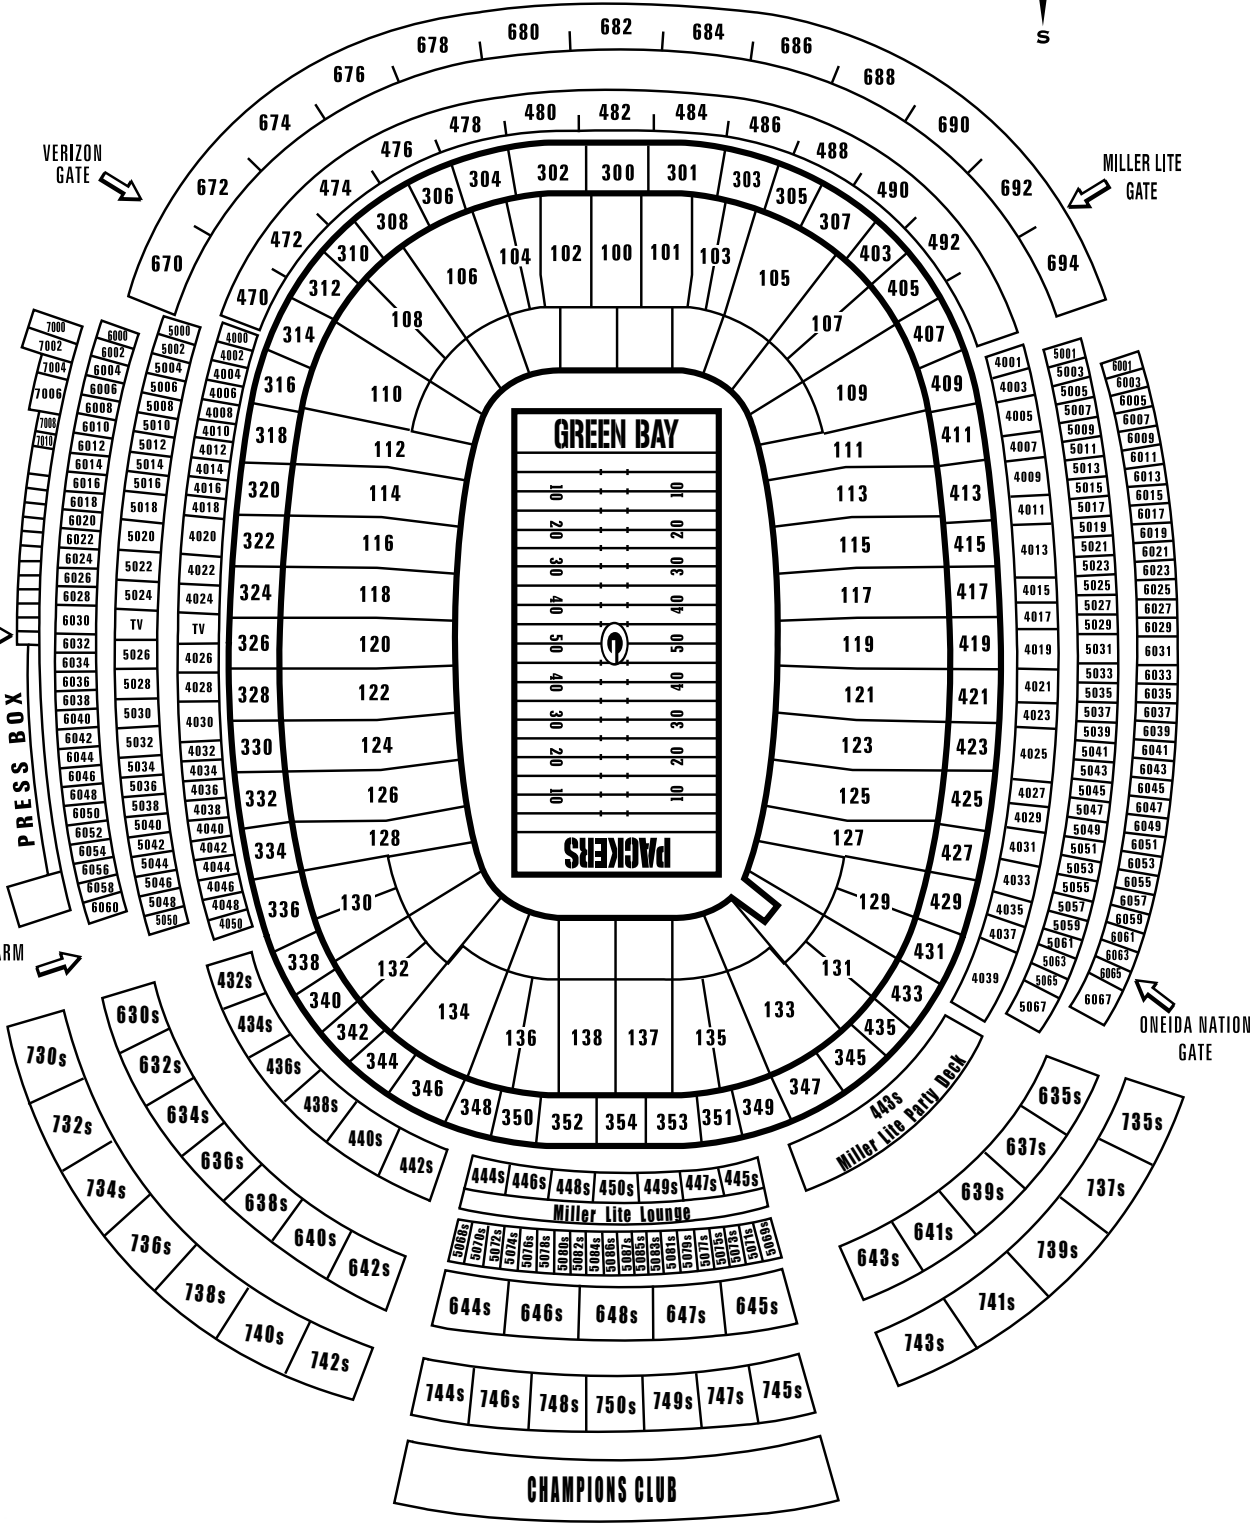

# LAMBEAU FIELD

← LOMBARDI AVENUE →

BELLIN HEALTH GATE

↑ RIDGE ROAD  
↓

↑ ONEIDA STREET  
↓

**PACKERFANTOURS.COM**  
**920.PACKERS [722.5377]**

**EVENTUSA.COM**  
**920.438.1650**