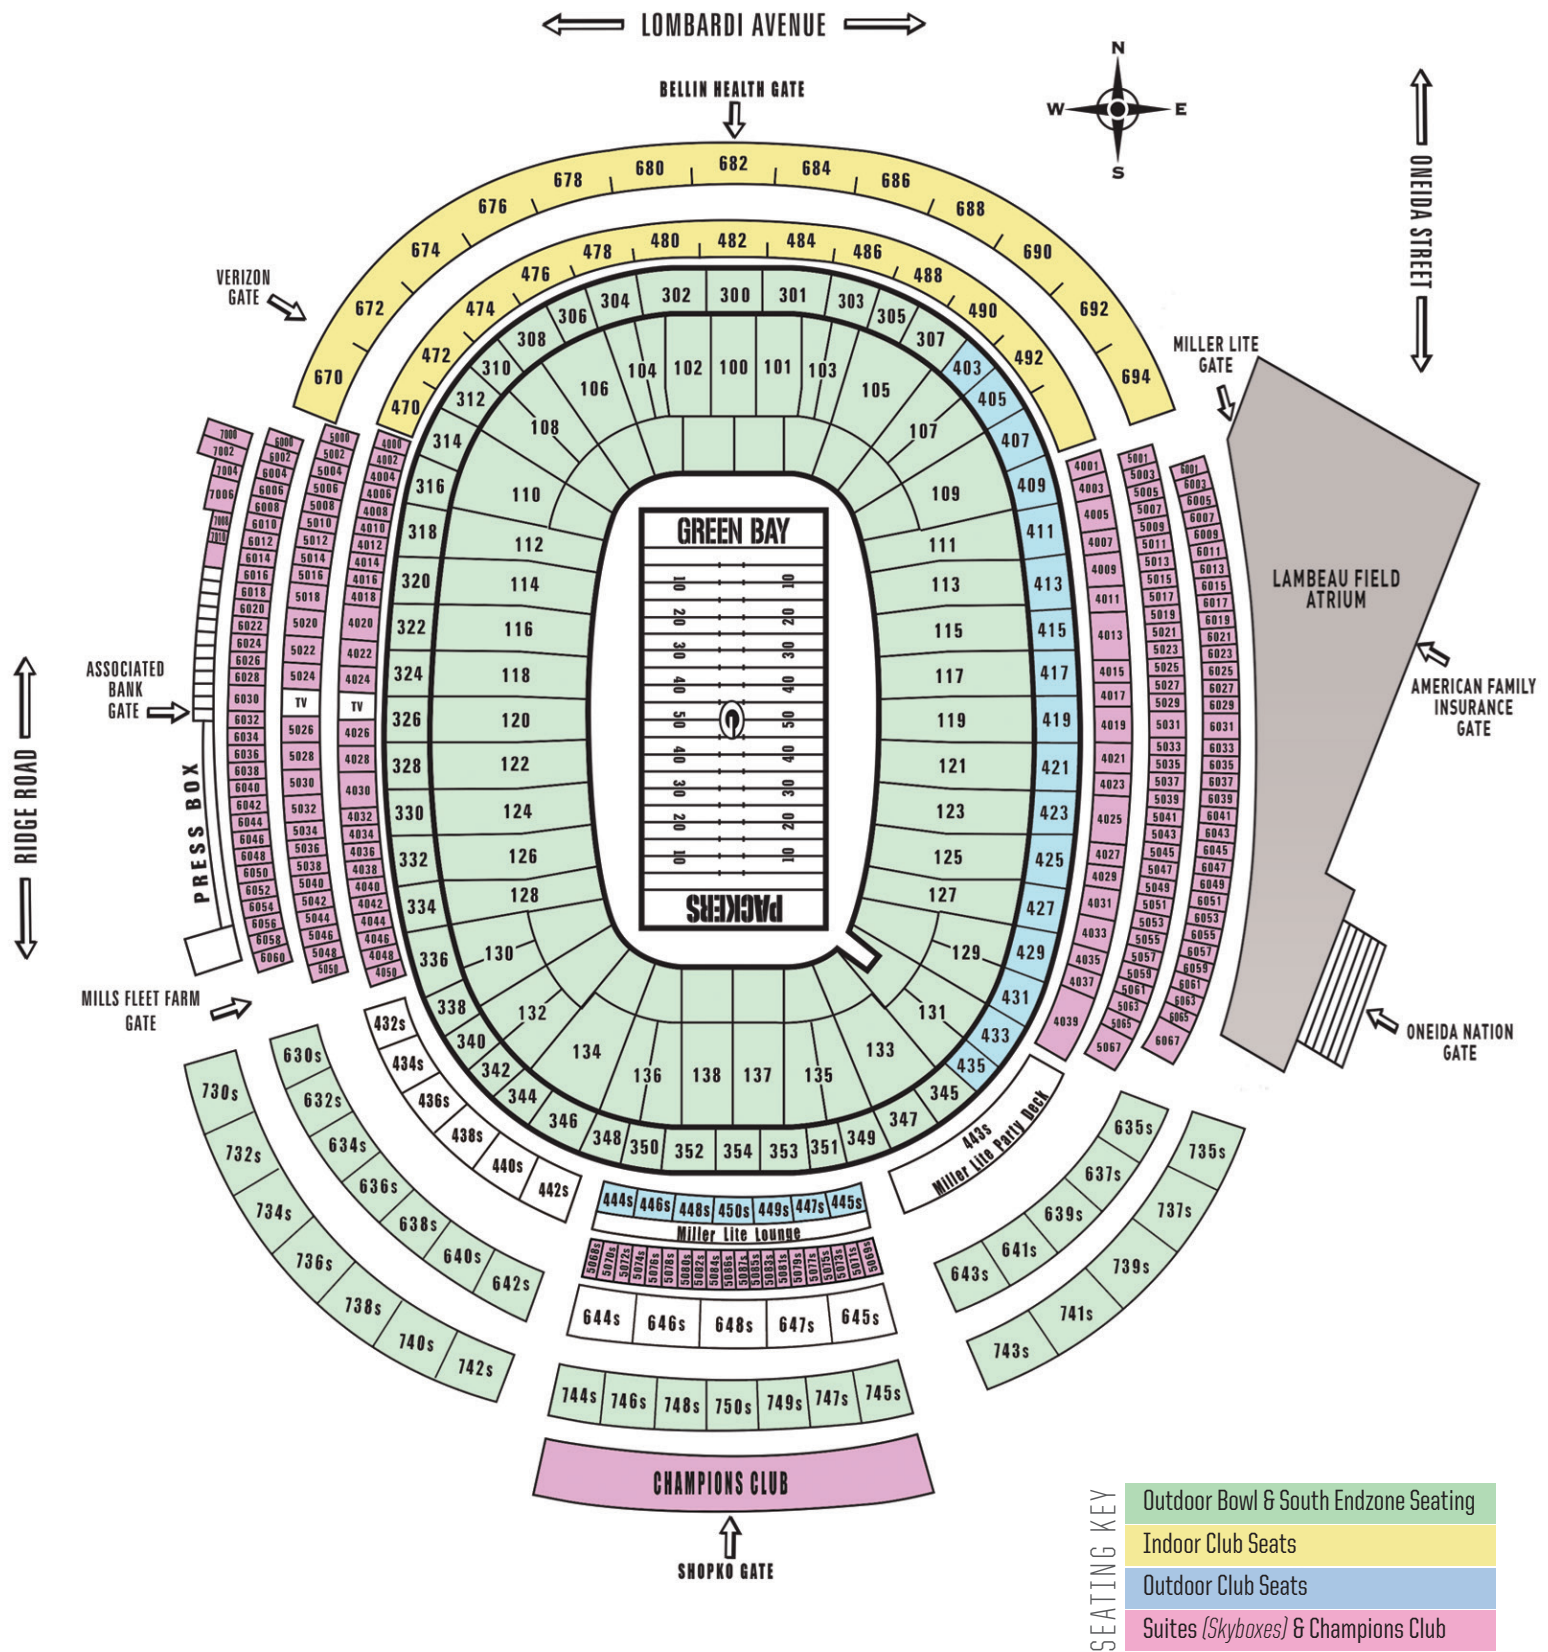

LAMBEAU FIELD SEATING CHART

CARRY-IN BAG POLICY & SECURITY

To provide a safer environment and significantly expedite your entry into stadiums, all NFL teams are limiting the size and type of bags that may be brought into stadiums. Police officers are stationed at each entrance and all persons entering the gate are subject to search and questioning. Please be aware that carry-in policies may be modified from game to game as security levels change.

ALLOWABLE BAGS

- Bags that are **clear plastic, vinyl or PVC** and do not exceed **12" x 6" x 12."**
(Official NFL team logo clear plastic tote bags are available at Packers Pro Shop or at nflshop.com)
- One-gallon clear plastic freezer bag (Ziploc bag or similar).
- Small clutch bags, approximately the size of a hand (4.5" x 6.5"), with or without a handle or strap can be taken into the stadium with one of the clear plastic bag options.

An exception will be made for medically necessary items after proper inspection at a gate designated for this purpose.

ALLOWABLE ITEMS

- ✓ Additional clothing or blankets if carried loosely
- ✓ Beads
- ✓ Beachball**
- ✓ Binoculars
- ✓ Cheesehead
- ✓ Camera (not video camera)
- ✓ Cell Phone
- ✓ Foam Finger
- ✓ Football Helmet/Football**
- ✓ Stuffed Animal**
- ✓ Signs & Banners**
- ✓ Stadium Seats (under 18" wide without pockets or zippers)**

NOTES:

- ** Footballs & beachballs are OK but if thrown, may be confiscated and not returned.
- ** As long as whatever is attached to helmet is not dangerous such as real antlers or spikes.
- ** Stuffed animal insides may be checked thoroughly.
- ** Packers security may tell you to take your sign down at any time.
- ** Traditional stadium seats with backs and seat pads are permitted as long as they do not exceed 18 inches wide and contain no pockets, zippers or concealable areas.